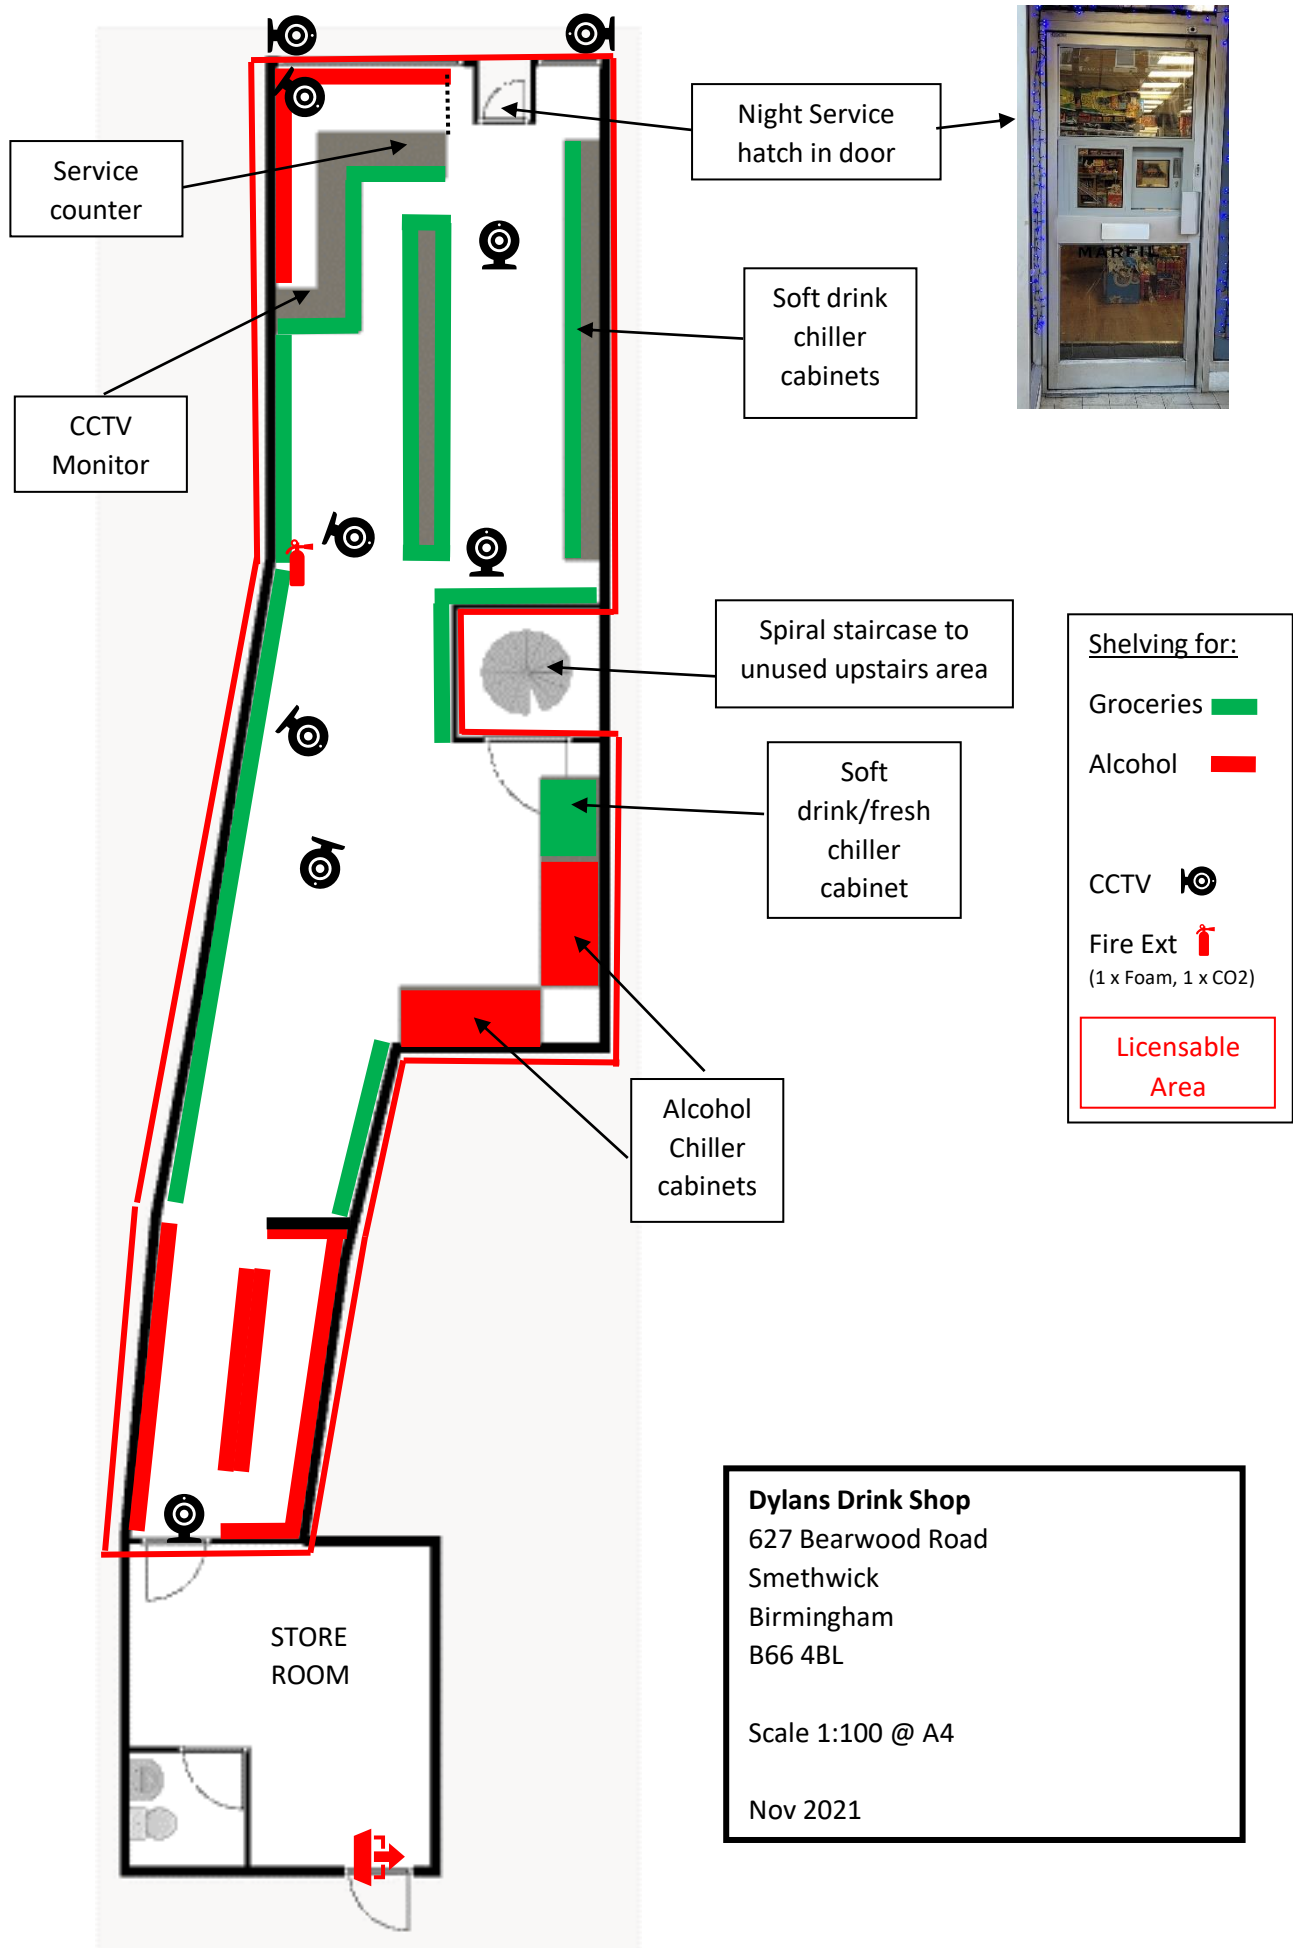

Appendix 2 - Plan

Dylans Drink Shop
 627 Bearwood Road
 Smethwick
 Birmingham
 B66 4BL

Scale 1:100 @ A4

Nov 2021